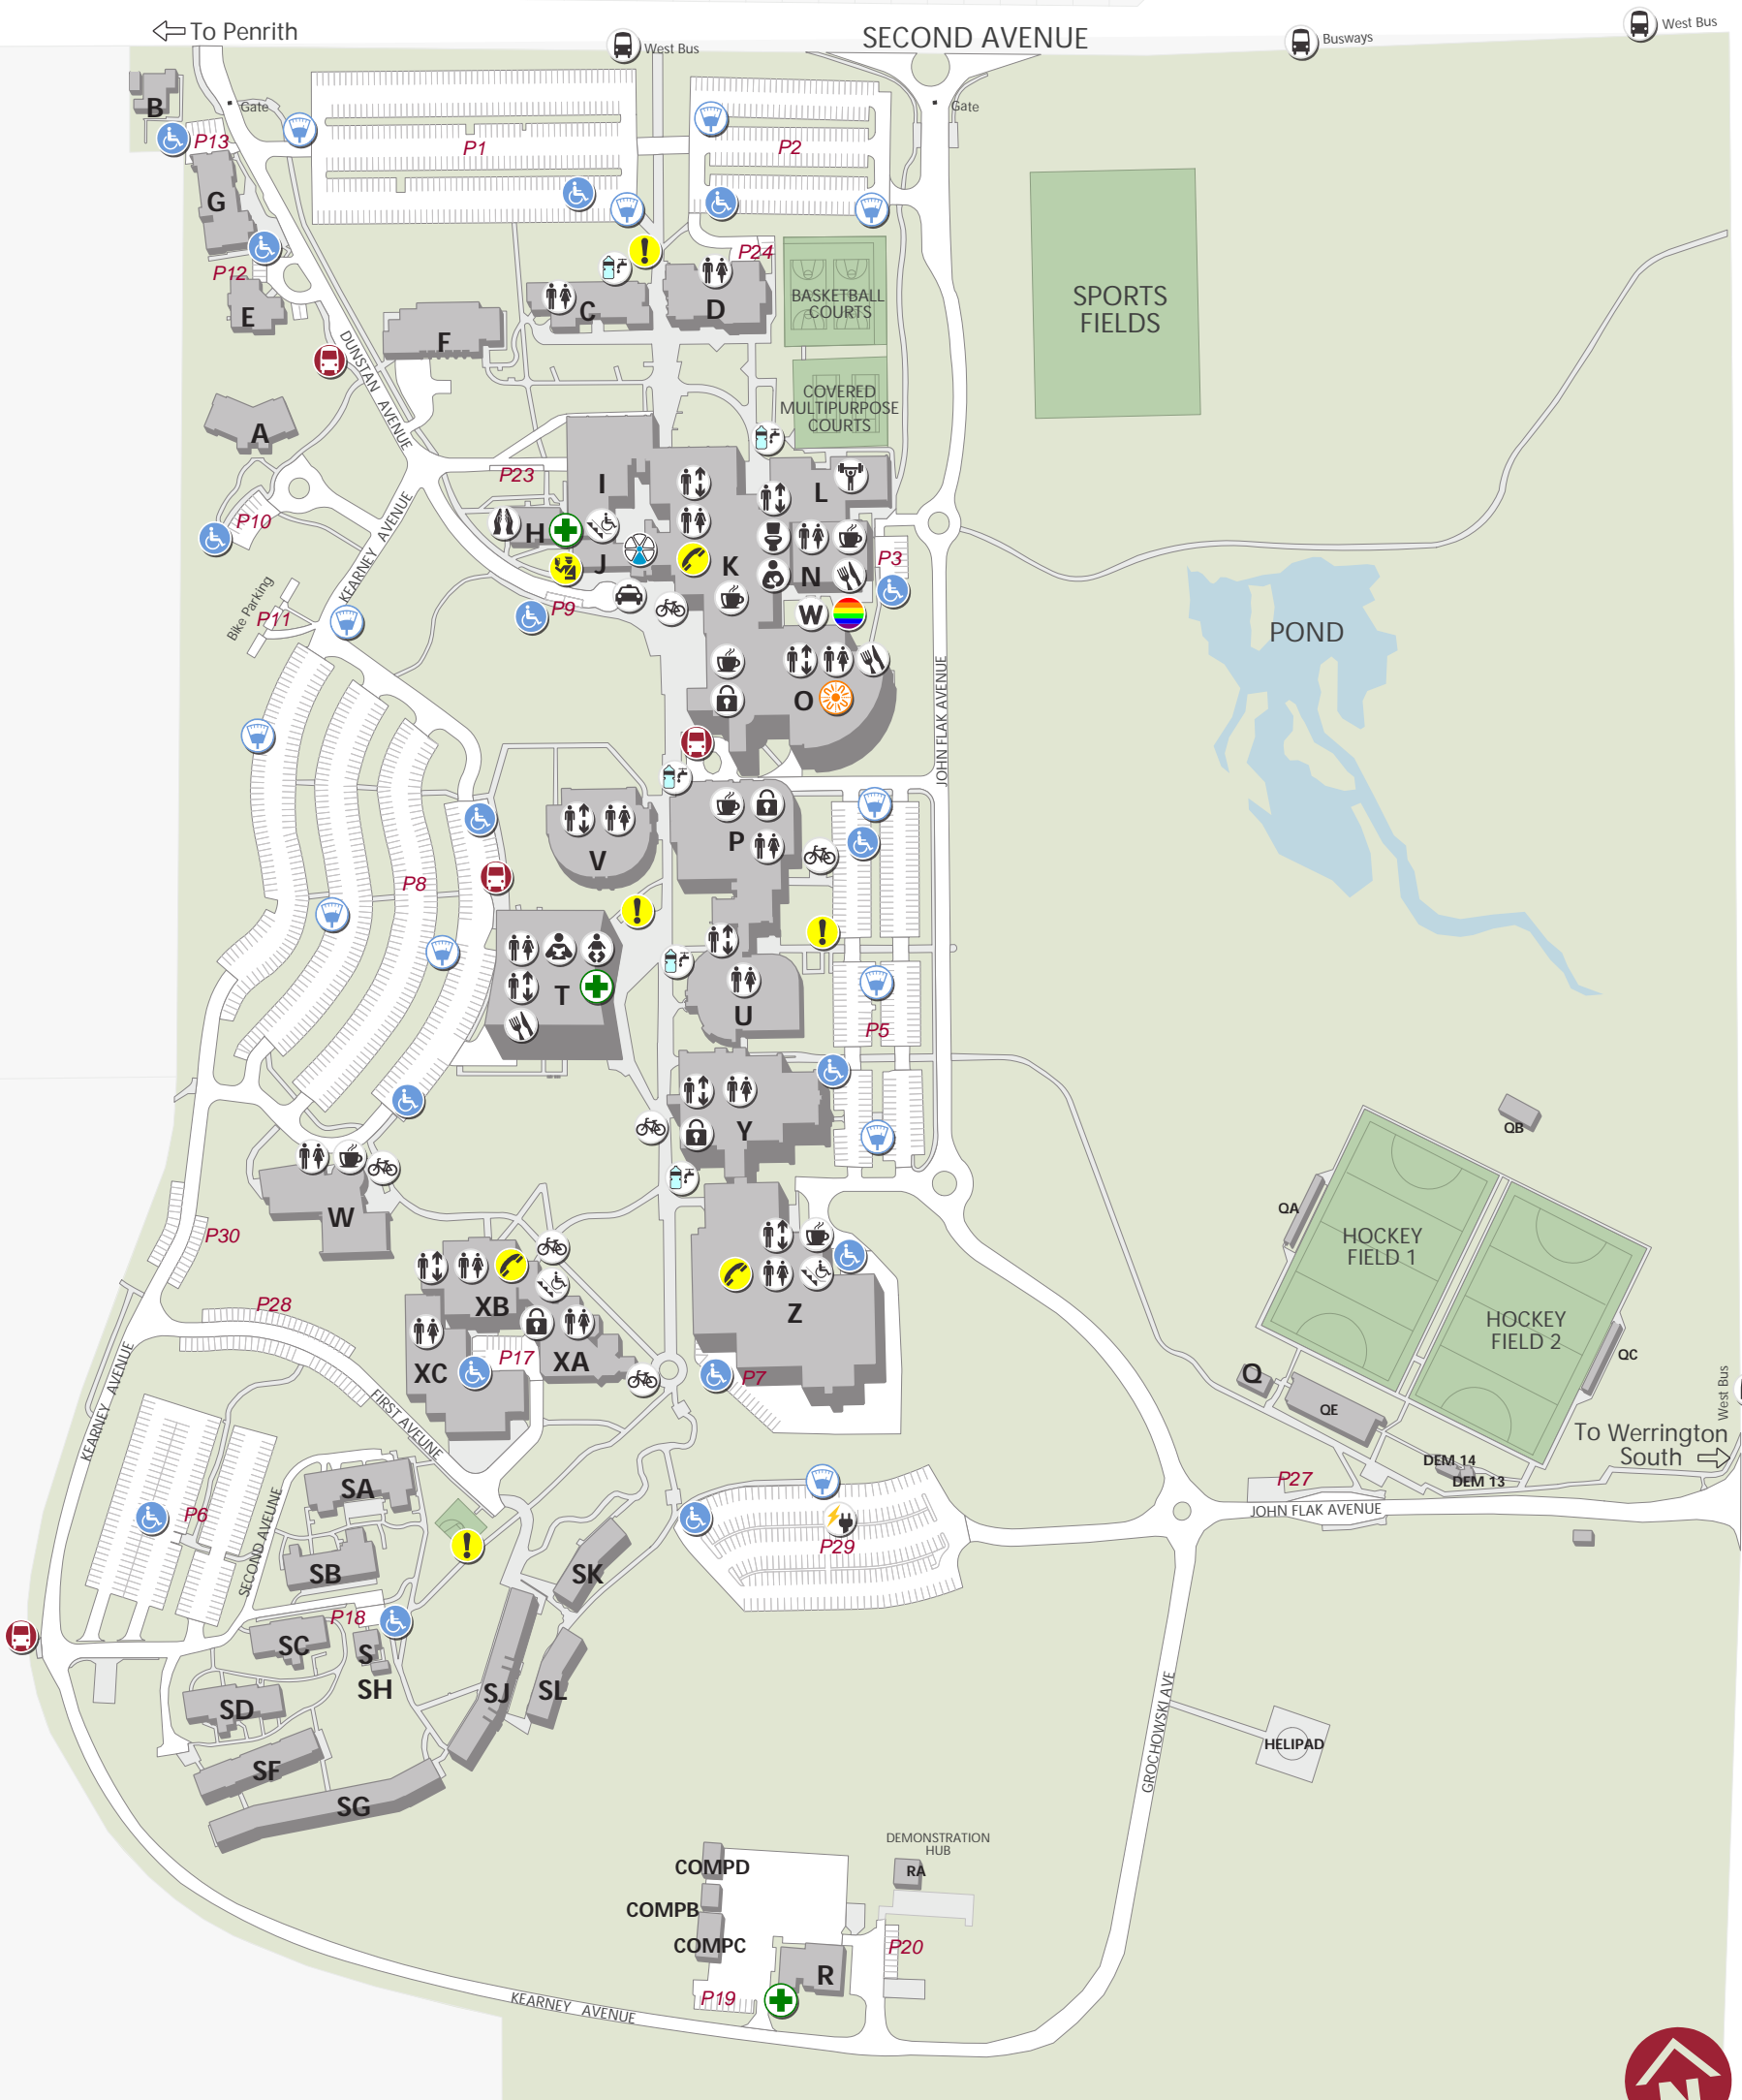

Penrith, Kingswood campus

WESTERN SYDNEY UNIVERSITY

- Accessible Lift
- Accessible Parking
- Baby Change Room
- Bike Rack
- Campus Safety & Security Office
- Emergency Contact Point
- Emergency Phone
- EV Charging Station
- Filtered Water Refill Station
- First Aid
For first aid & emergencies contact Campus Safety & Security
- Food Outlets
- Gender Neutral Bathroom
- Gym
- Kitchenette
- Learning Commons
- Library
- Lift
- Lockers
- Multi Faith Centre
- NRMA Meeting Point
- Parent Room
- Parking Ticket Machine
- Public Bus Stop
- Public Toilet (including Accessible)
Enhanced Access Toilet located in building P
- Shuttle Bus Stop
- Student Central