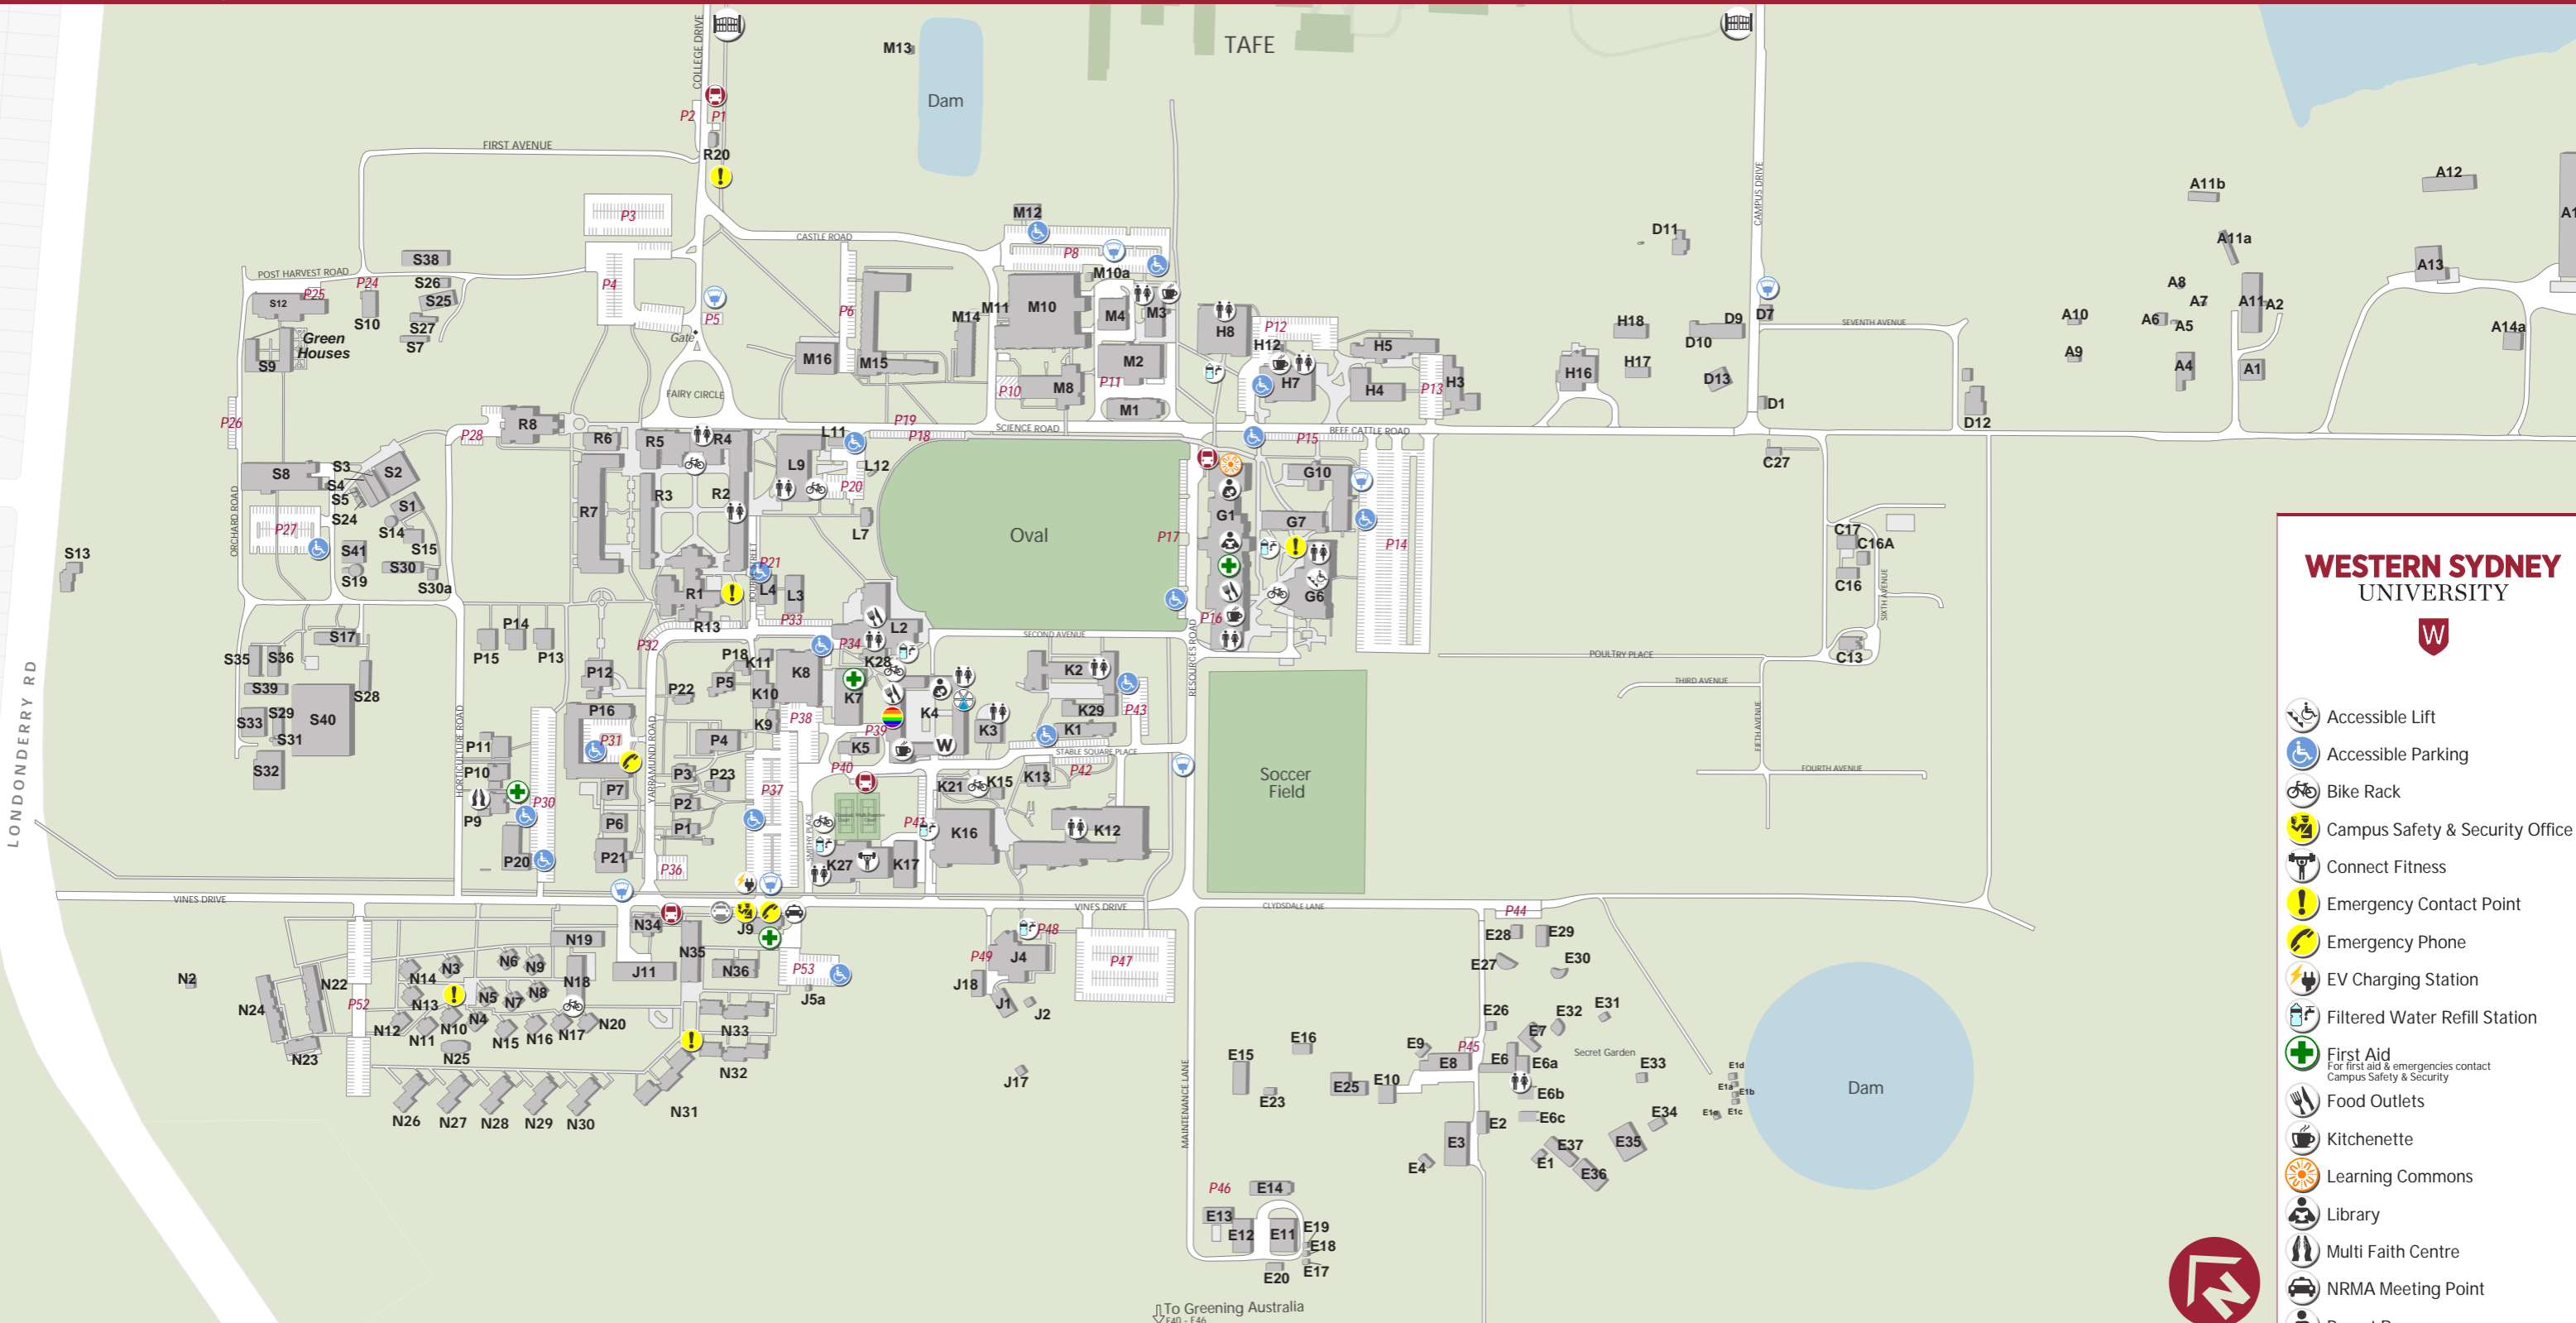

Hawkesbury campus

WESTERN SYDNEY UNIVERSITY

- Accessible Lift
- Accessible Parking
- Bike Rack
- Campus Safety & Security Office
- Connect Fitness
- Emergency Contact Point
- Emergency Phone
- EV Charging Station
- Filtered Water Refill Station
- First Aid
For first aid & emergencies contact Campus Safety & Security
- Food Outlets
- Kitchenette
- Learning Commons
- Library
- Multi Faith Centre
- NRMA Meeting Point
- Parent Room
- Parking Ticket Machine
- Public Toilet (including Accessible)
- Queer Room
- Shuttle Bus Stop
- Student Central
- Taxi Pickup Point