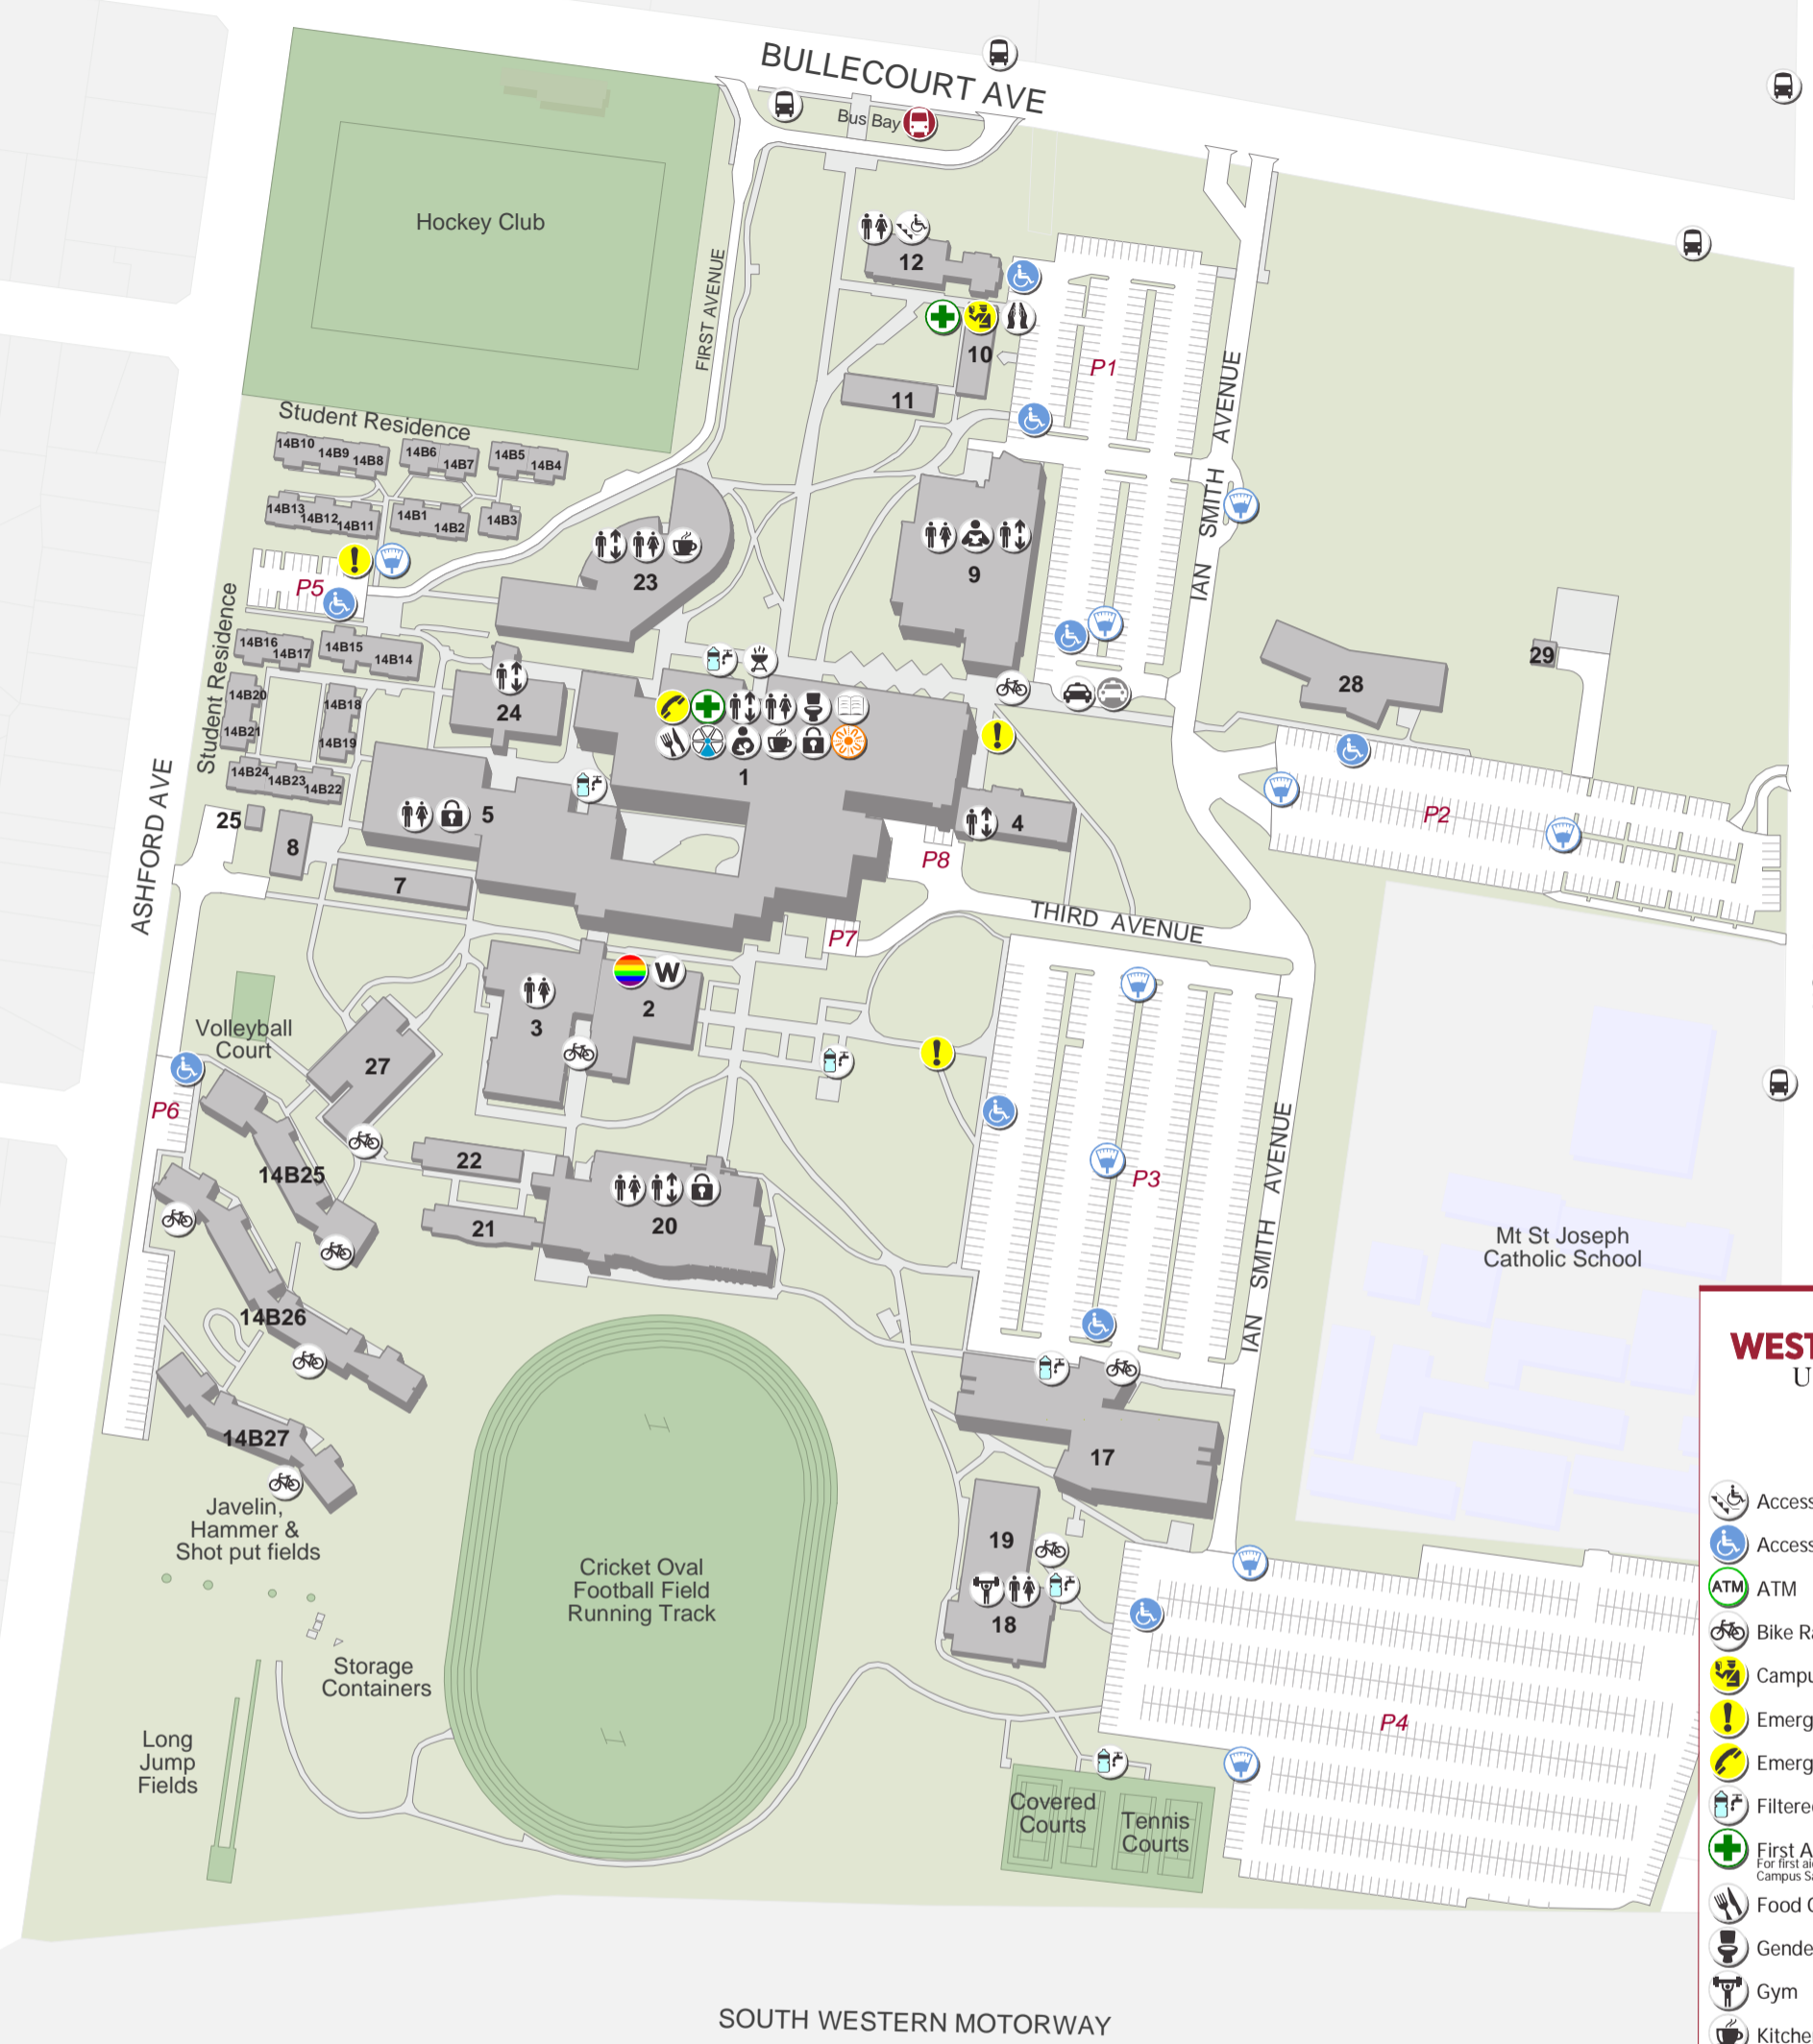

Bankstown campus

WESTERN SYDNEY UNIVERSITY

- Accessible Lift
- Accessible Parking
- ATM
- Bike Rack
- Campus Safety & Security Office
- Emergency Contact Point
- Emergency Phone
- Filtered Water Refill Station
- First Aid
For first aid & emergencies contact Campus Safety & Security
- Food Outlets
- Gender Neutral Bathroom
- Gym
- Kitchenette
- Learning Commons
- Library
- Lift
- Lockers
- NRMA Meeting Point
- Multi Faith Centre
- Parent Room
- Parking Ticket Machine
- Public Bus Stop
- Public Toilet (including Accessible)
Enhanced Access Toilet located in building 1
- Queer Room
- Shuttle Bus Stop
- Student Central
- Taxi Pickup Point
- Women Rooms

Western Sydney University is a smoke-free environment

Date created : 03 November 2020

Badanami Centre for Indigenous Education	12	Gym	18	Indigenous Student Support	1	Student Representation & Participation	2
Campus Life Office	1	Justice Research Group	21	School of Humanities & Communication Arts	1, 5, 7	Student Welfare Service	1
Campus Safety & Security	10	Library	Joyce Wylie Library 9	School of Psychology	Barr House 24	The Co-op	1
Childcare Centre	28	Margot Hardy Gallery	23	Foundational Processes of Behaviour Research Labs	Barr House 24	The College	7, 21, 22
Computer Labs & IT Support	23	Multi Faith Centre	10	Student Central	1	The MARCS Institute for Brain, Behaviour & Development	1, 3, 5, 9
Food Outlets		Chaplaincy / Muslim Prayer Rooms	10	Student Support Services		BabyLab	1
Café 20	20	Office of Estate & Commercial	10	Counselling Service	11	Urban Research Program	3
Coffee Express	1	Queer Room	1	Disability Service	11	Western Sydney University Village	14B14
Food Court	1	Religion & Society Research Centre	1	PASS Program	23	Women's Room	1
Oliver Brown	1	School of Business	20	Student Campus Council	1		
		School of Education	1, 4, 19, 23				