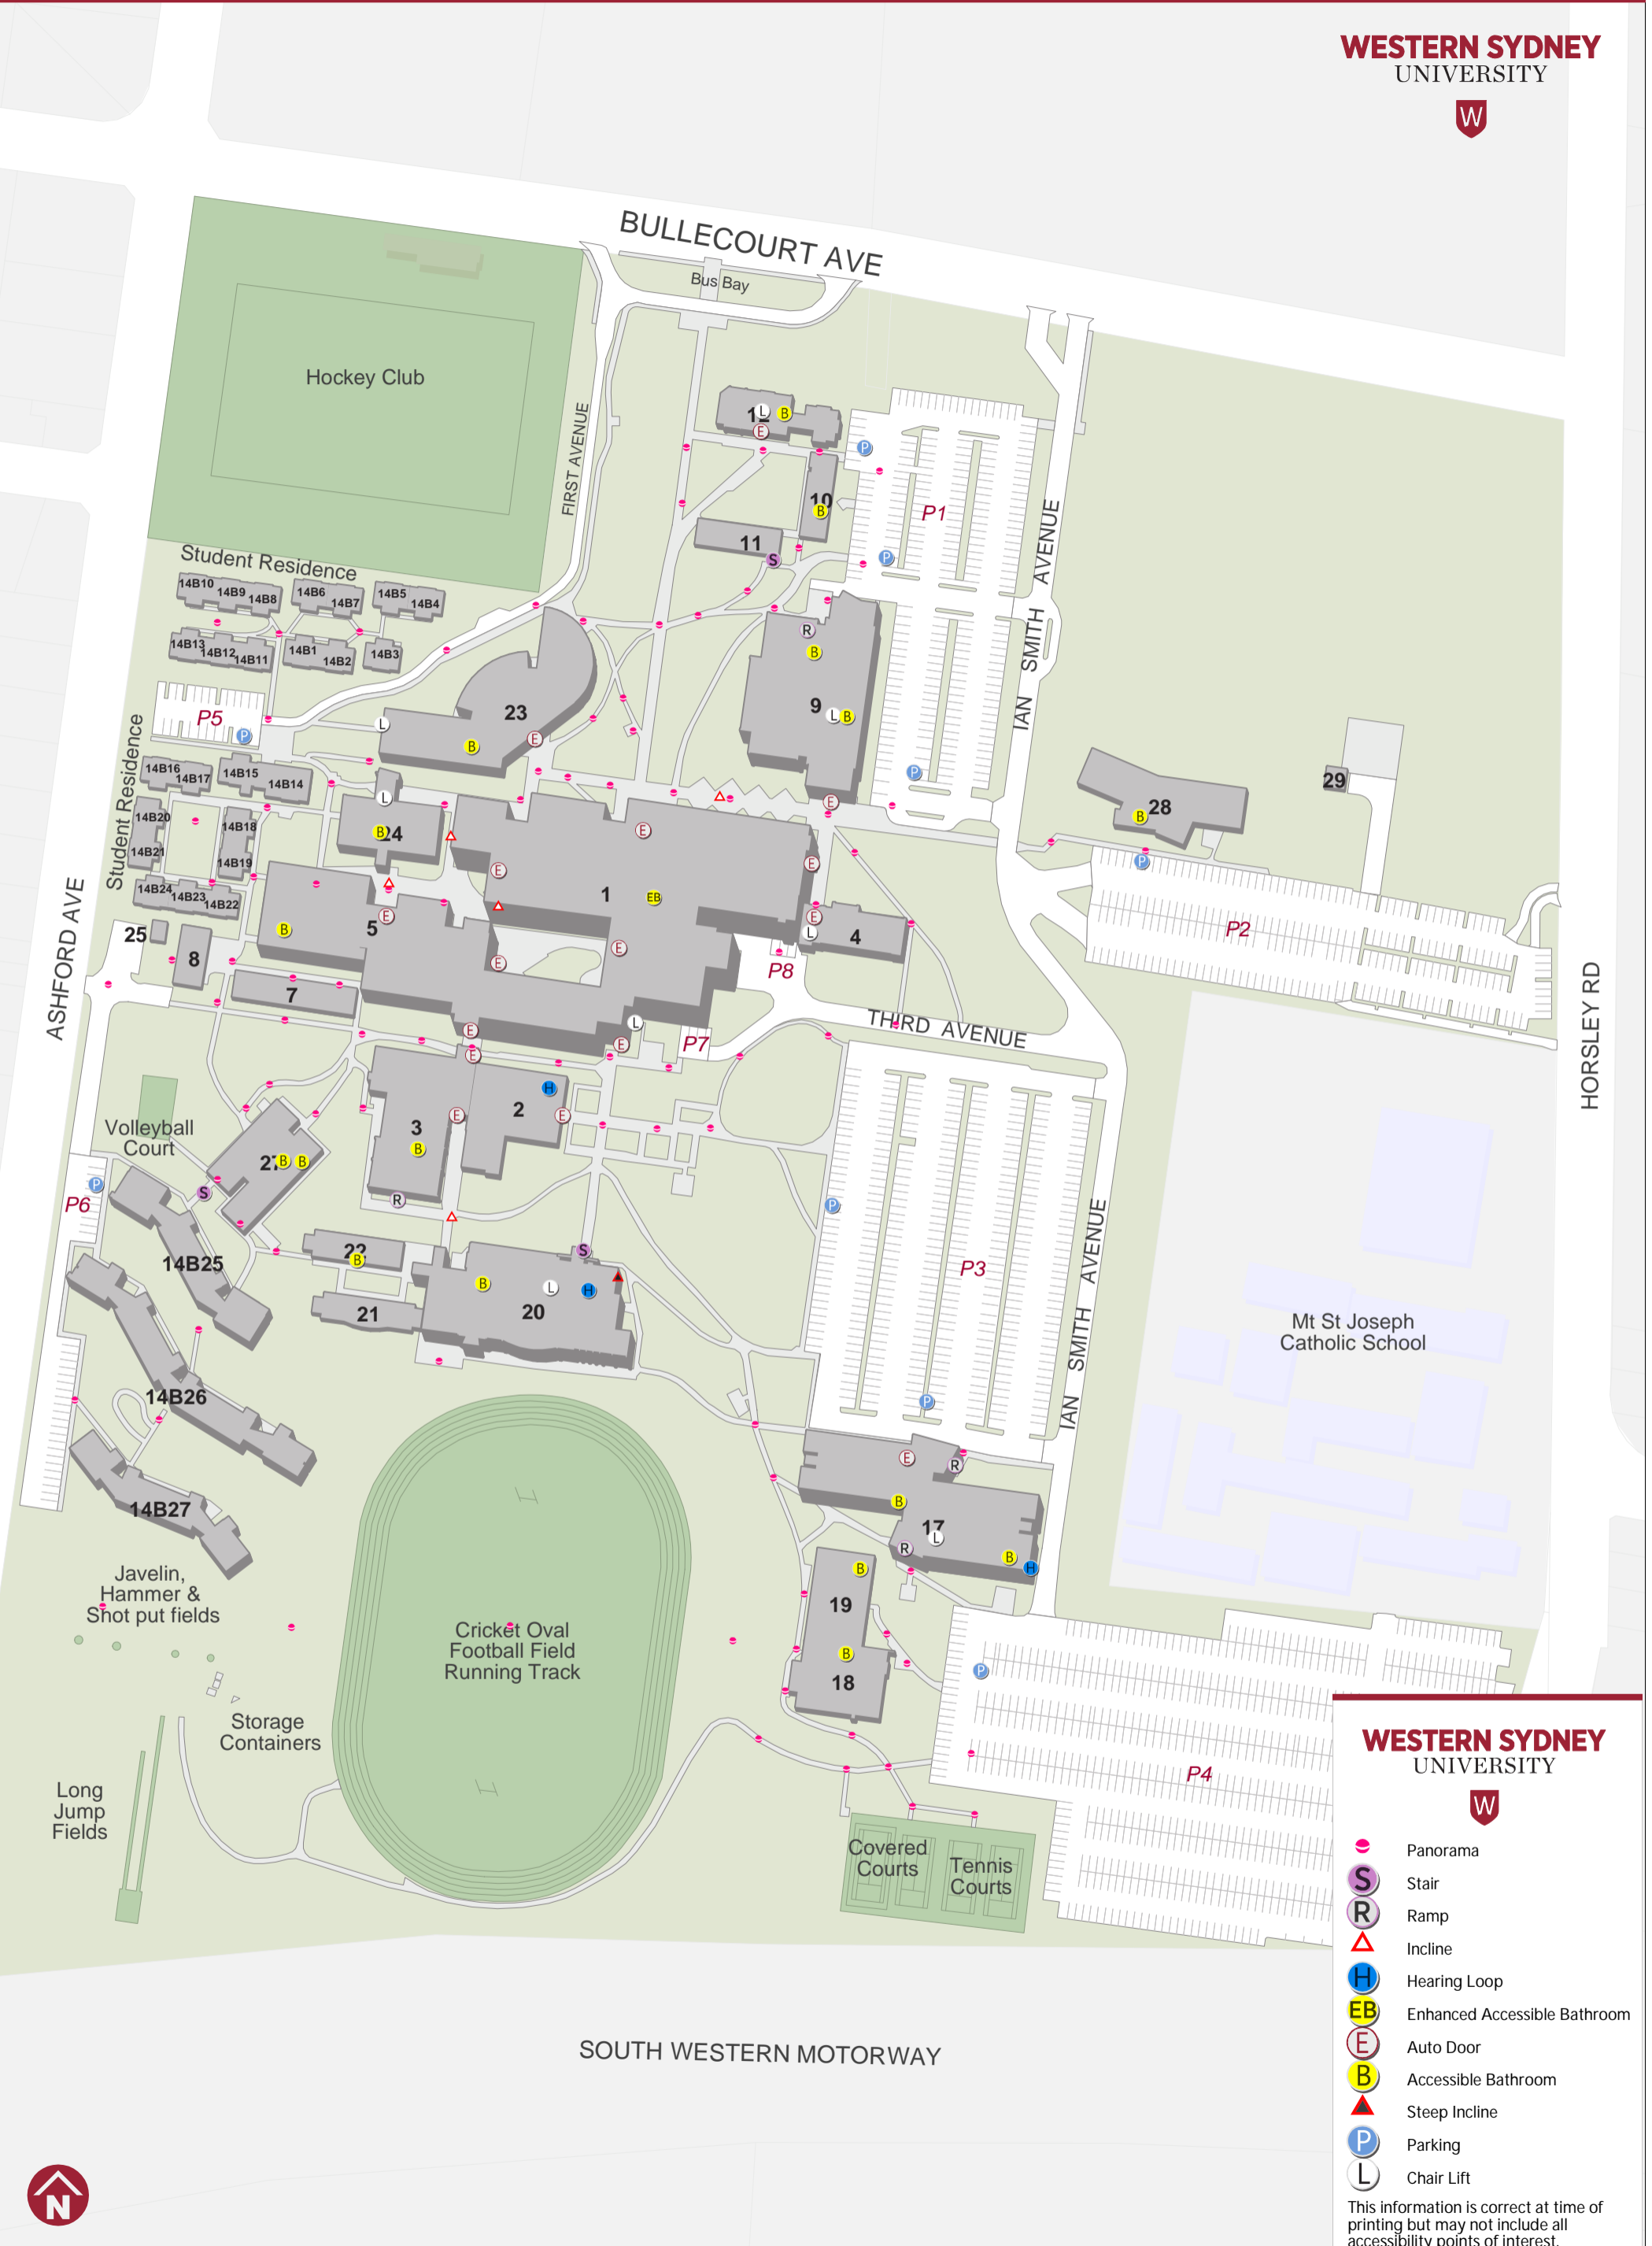

Milperra (Bankstown) Campus - Accessibility

WESTERN SYDNEY
UNIVERSITY

WESTERN SYDNEY
UNIVERSITY

- Panorama
- Stair
- Ramp
- Incline
- Hearing Loop
- Enhanced Accessible Bathroom
- Auto Door
- Accessible Bathroom
- Steep Incline
- Parking
- Chair Lift

This information is correct at time of printing but may not include all accessibility points of interest.

Scale: 1:2000 @ A3 Date Printed: 16:10:20